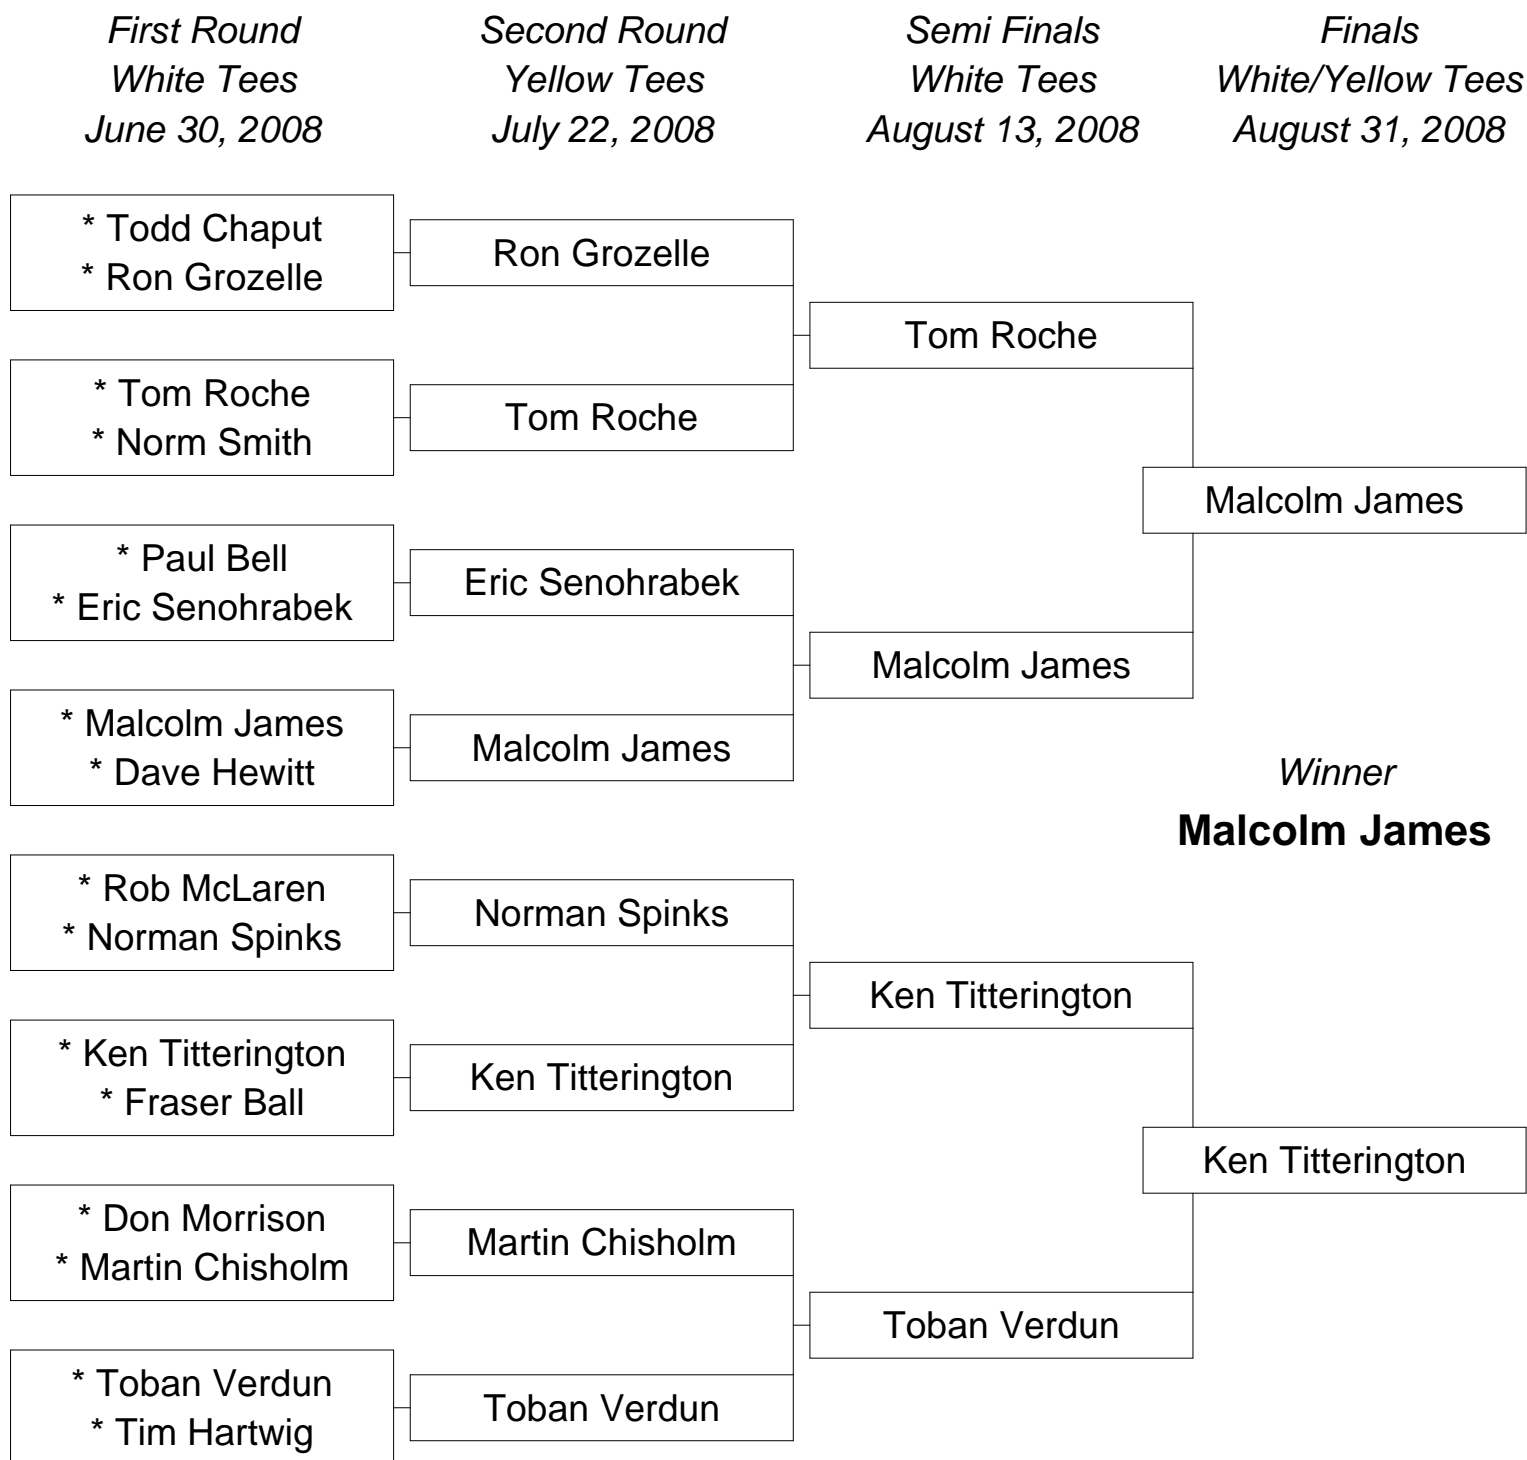

Group A - Singles Match Play

The player on the bottom tier is responsible for arranging the match with the player on the top tier. If the player on the bottom tier does not arrange the match and has not completed the match by the date shown on the schedule, the player on the top tier advances to the next round.